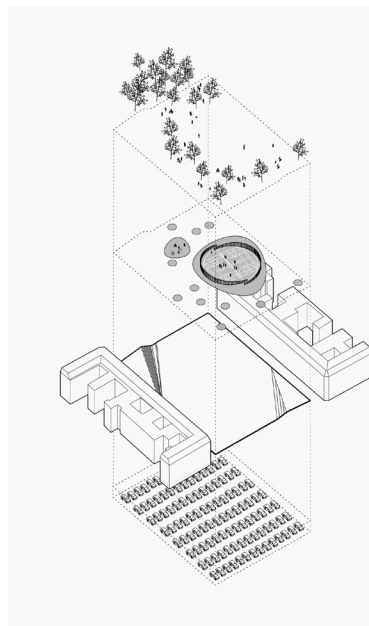

Israels Plads

Cobe

Läs om projektet här!

Hitta hit!