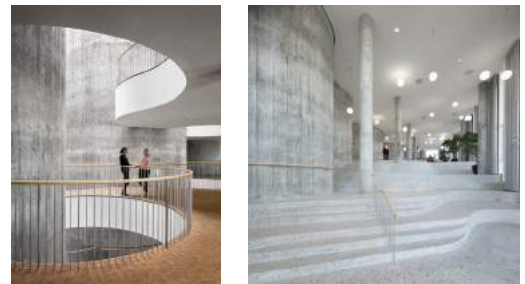

SEB Huset + City Dune

Lundgaard & Tranberg

Läs om projektet här!

Hitta hit!