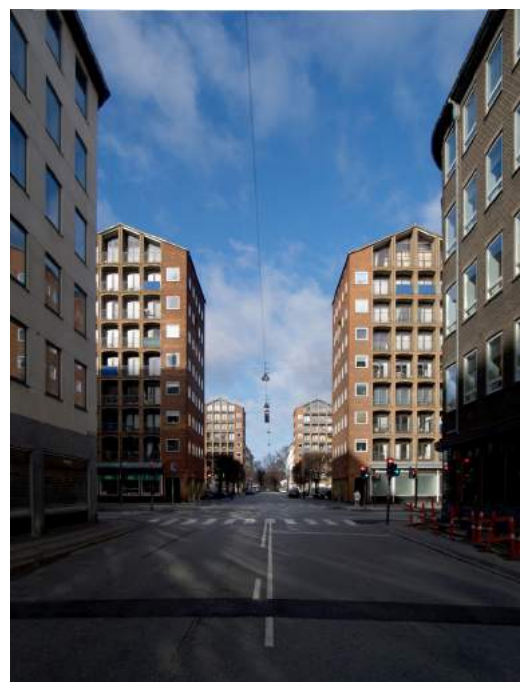

Dronningegården

Kay Fisker, C.F. Møller,
& Svend Eske Kristensen
1943 - 1958

Hitta hit!